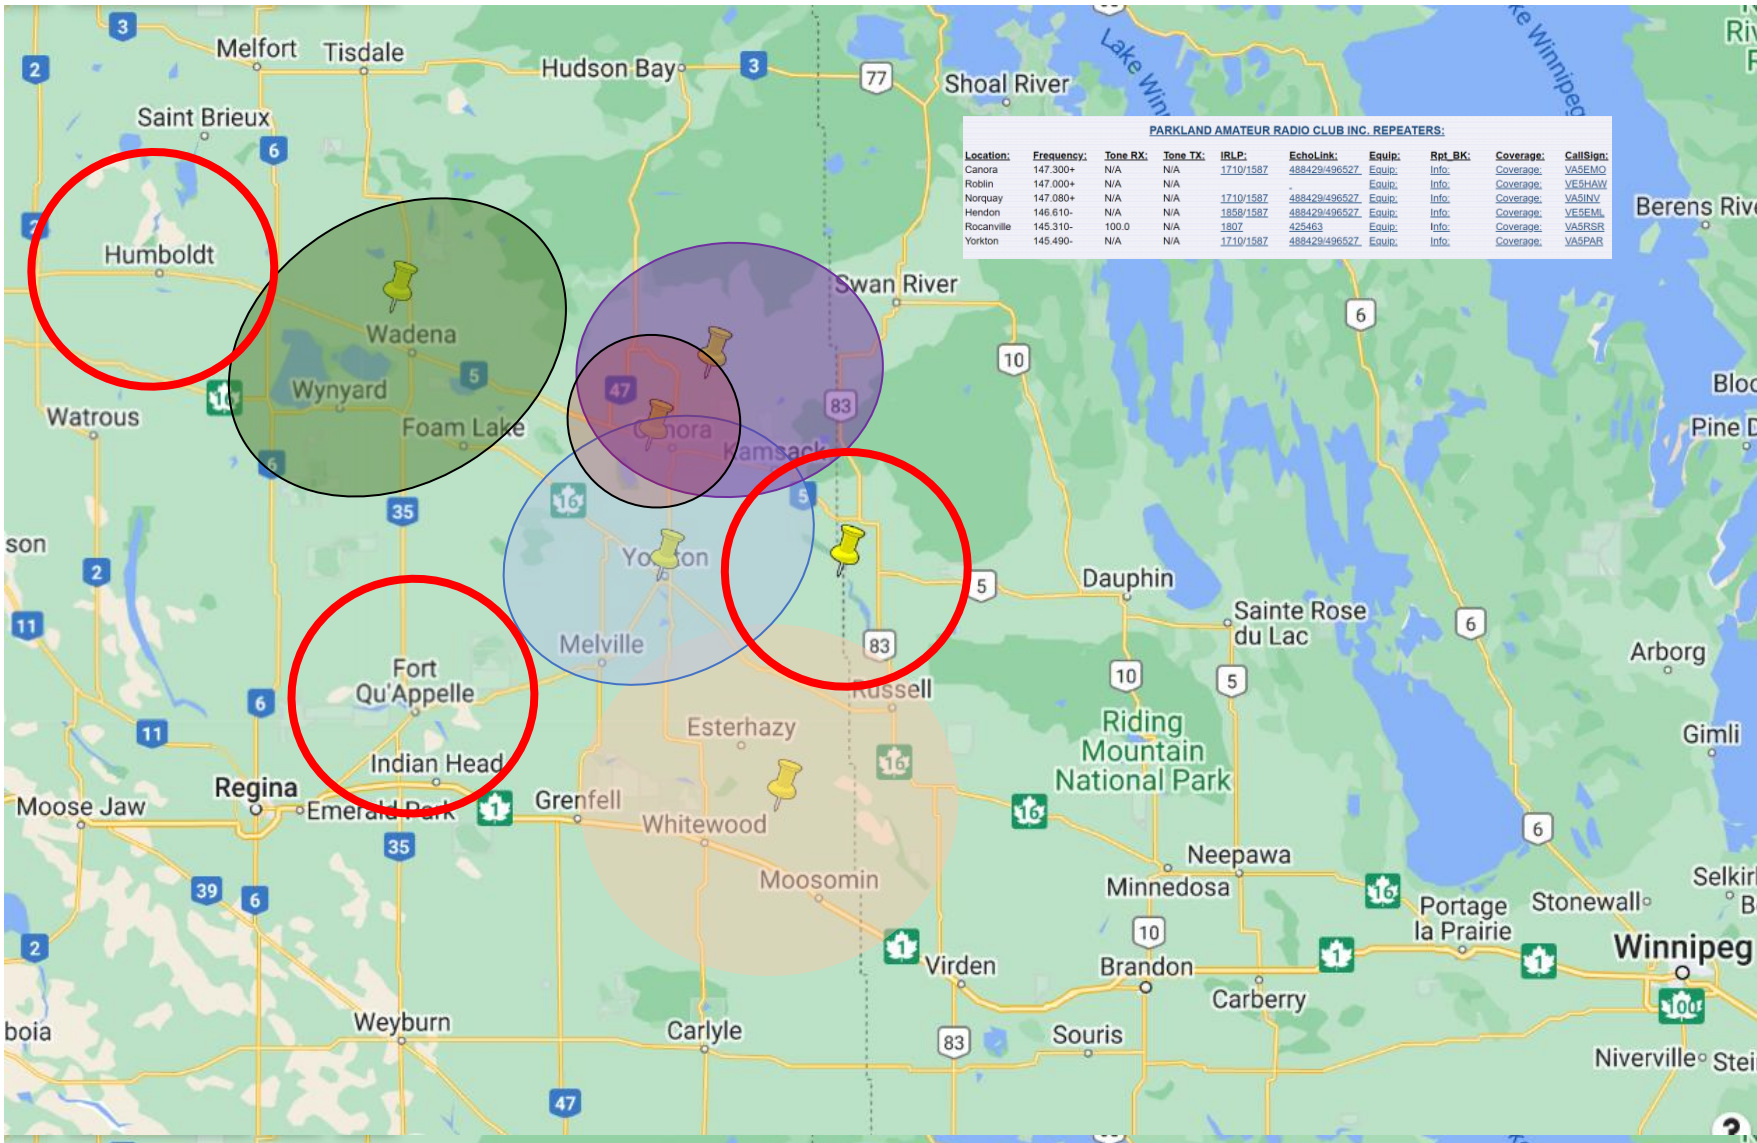

Parkland Amateur Radio Club

PARKLAND AMATEUR RADIO CLUB INC. REPEATERS:

Location:	Frequency:	Tone RX:	Tone TX:	IRLP:	EchoLink:	Equip:	Rpt. BK:	Coverage:	CallSign:
Canora	147.300+	N/A	N/A	1710/1587	488429/496527	Equip.	Info:	Coverage:	VASEMCT
Roblin	147.000+	N/A	N/A			Equip.	Info:	Coverage:	VE5HAW
Norquay	147.080+	N/A	N/A	1710/1587	488429/496527	Equip.	Info:	Coverage:	VASINW
Hendon	146.610	N/A	N/A	1858/1587	488429/496527	Equip.	Info:	Coverage:	VE5EML
Rocanville	145.310	100.0	N/A	1807	425463	Equip.	Info:	Coverage:	VASRSR
Yorkton	145.490	N/A	N/A	1710/1587	488429/496527	Equip.	Info:	Coverage:	VASPAR